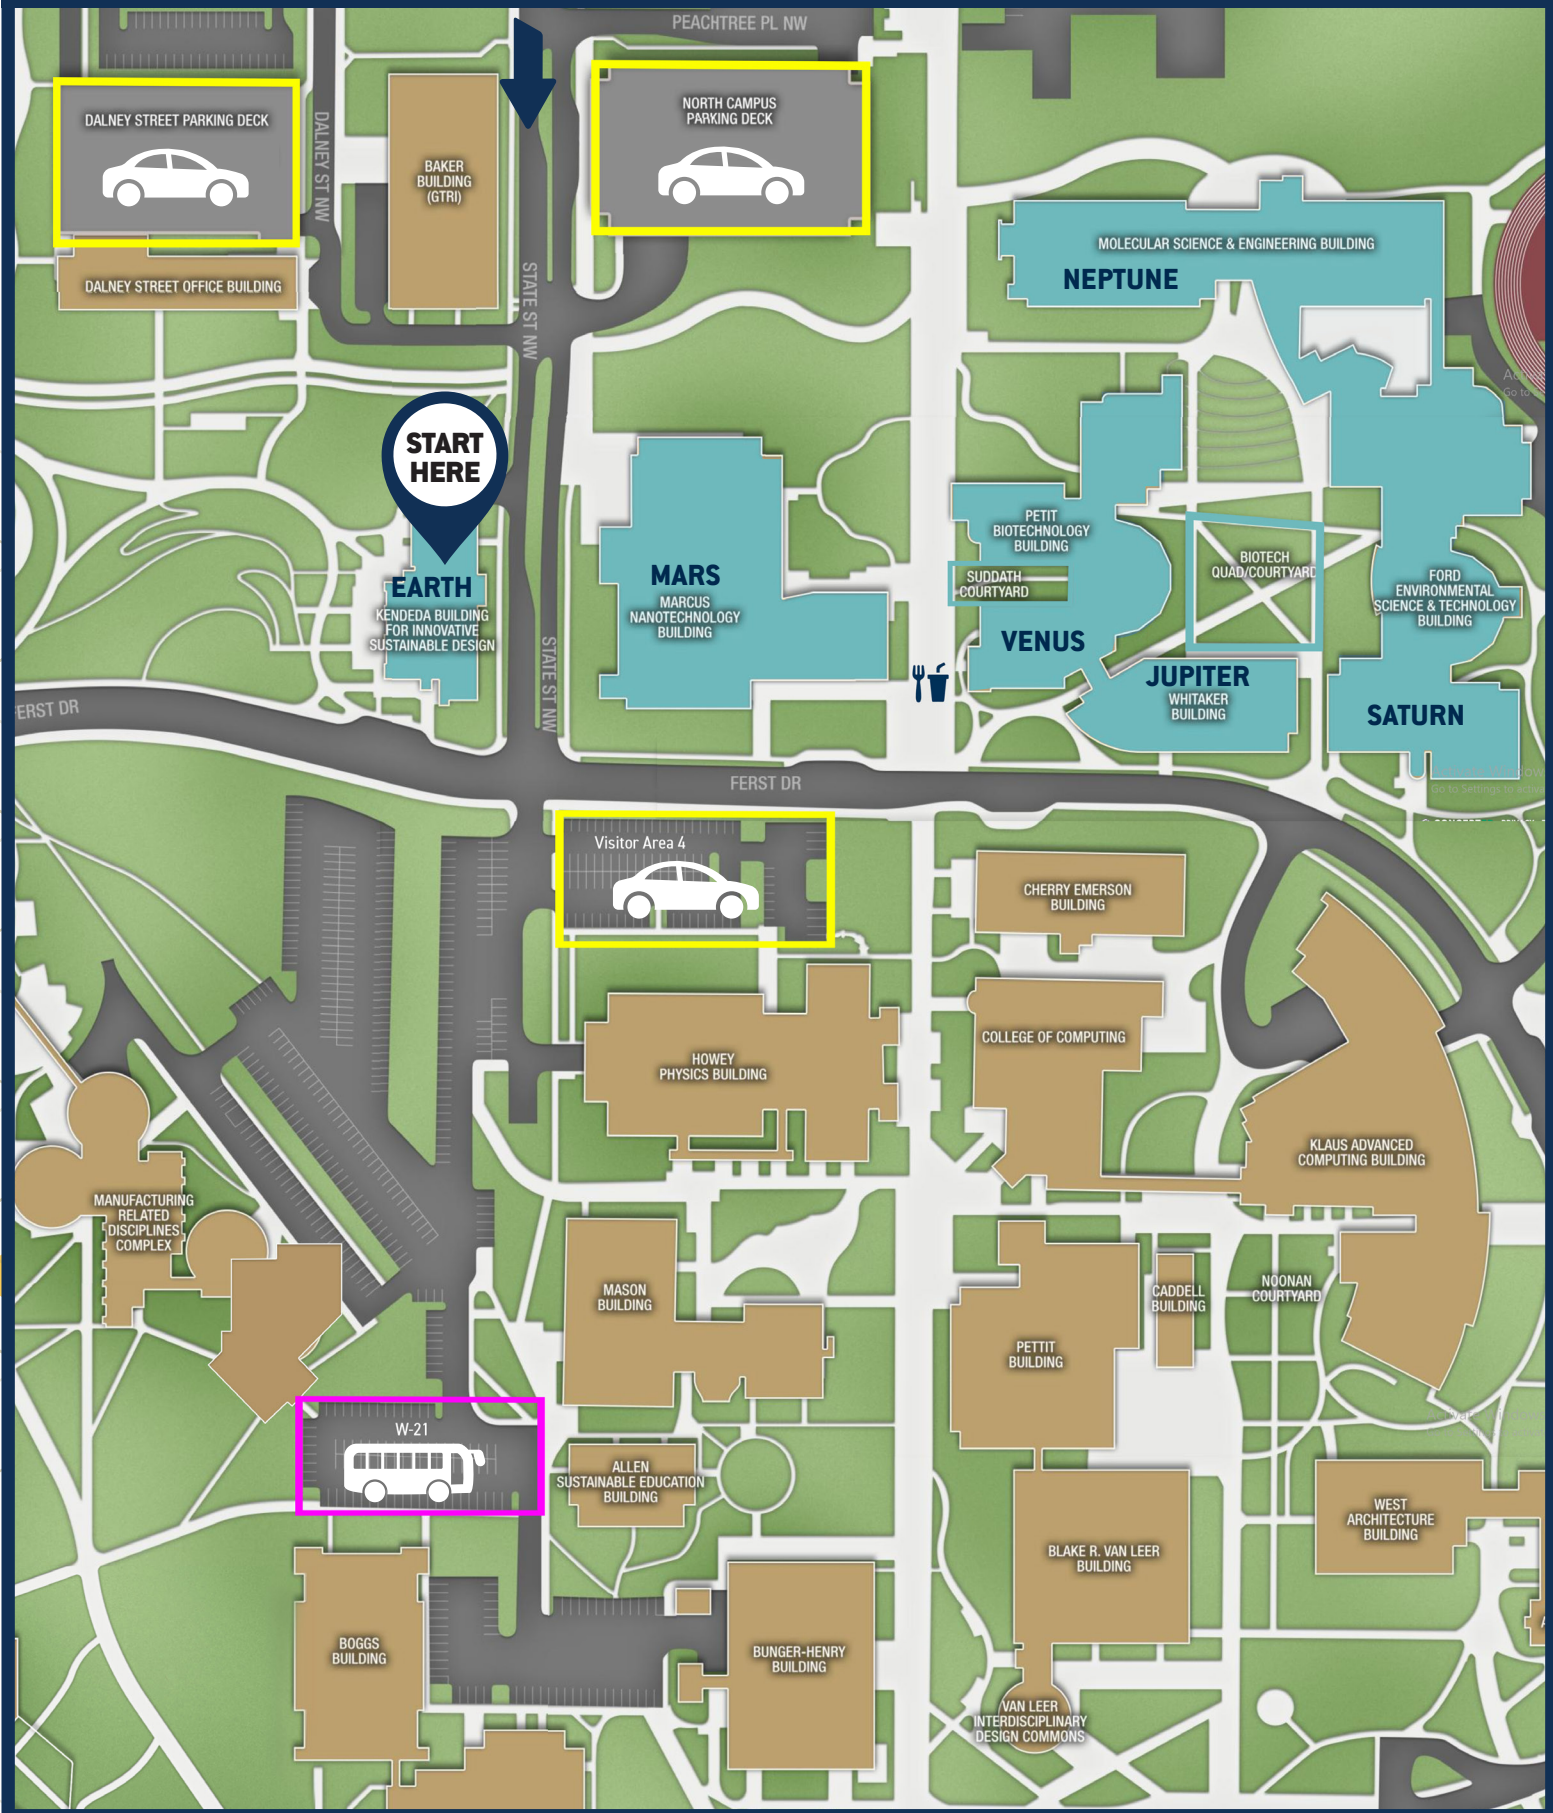

ATLANTA SCIENCE FESTIVAL™

Please Use State Street NW to Enter the Event

- Demo Locations
- Paid Event Parking
- Bus Parking
- 🍴
 Food
Atlantic Drive Multi-Use Path